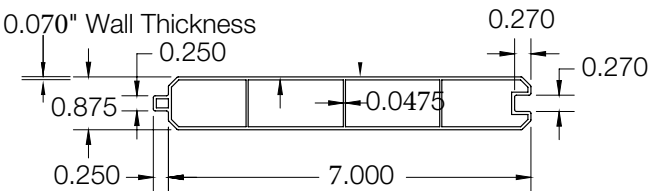

WALK GATE

FENCE PANEL

MATERIAL PER SECTION

| QTY | ITEM | DIMENSION |
|-----|--------------------------|---------------|
| 2 | Steel Reinforced Channel | 2" x 6" x 95" |
| 4 | Lock Rings | N/A |

RAIL PROFILE

| QTY | ITEM | DIMENSION |
|-----|-------------|---------------------|
| 13 | T&G Boards | 7/8" x 7" x 50 3/4" |
| 2 | End Channel | 7/8" x 1" x 47 7/8" |

7/8" x 7" Board

2" x 6" Rail

ELEMENT PREMIUM LX
2" x 6"