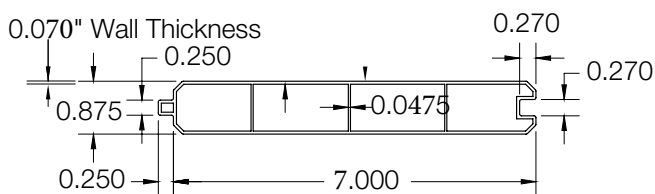

SIZES

Width:
6' and 8'

Height:
4', 5', 6'

PREMIUM

TimberGrain™ Textured Woodgrains | LX Vinyl Construction

Premium Textured Finishes

WEATHERED BLEND SIERRA BLEND BRAZILIAN BLEND ARCTIC BLEND

7/8" x 7" Board

2" x 6" Rail

WALK GATE

FENCE PANEL

MATERIAL PER SECTION

RAIL PROFILE

| QTY | ITEM | DIMENSION |
|-----|--------------------------|---------------|
| 2 | Steel Reinforced Channel | 2" x 6" x 95" |
| 4 | Lock Rings | N/A |

| QTY | ITEM | DIMENSION |
|-----|-------------|---------------------|
| 13 | T&G Boards | 7/8" x 7" x 39 1/4" |
| 2 | End Channel | 7/8" x 1" x 47 7/8" |

7/8" x 7" Board

2" x 6" Rail

ELEMENT PREMIUM LX
2" x 6"