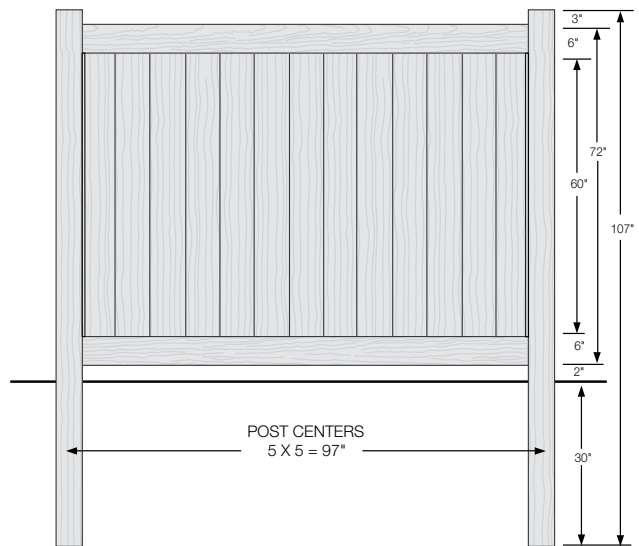

WALK GATE

FENCE PANEL

MATERIAL PER SECTION

| QTY | ITEM | DIMENSION |
|-----|--------------------------|---------------|
| 2 | Steel Reinforced Channel | 2" x 6" x 95" |
| 4 | Lock Rings | N/A |

RAIL PROFILE

| QTY | ITEM | DIMENSION |
|-----|-------------|---------------------|
| 13 | T&G Boards | 7/8" x 7" x 50 3/4" |
| 2 | End Channel | 7/8" x 1" x 47 7/8" |

7/8" x 7" Board

2" x 6" Rail

ELEMENT PREMIUM LX
2" x 6"

WALK GATE

FENCE PANEL

MATERIAL PER SECTION

RAIL PROFILE

| QTY | ITEM | DIMENSION |
|-----|--------------------------|---------------|
| 2 | Steel Reinforced Channel | 2" x 6" x 95" |
| 4 | Lock Rings | N/A |

| QTY | ITEM | DIMENSION |
|-----|-------------|---------------------|
| 13 | T&G Boards | 7/8" x 7" x 62 3/4" |
| 2 | End Channel | 7/8" x 1" x 59 1/8" |

7/8" x 7" Board

2" x 6" Rail

ELEMENT PREMIUM LX
 2" x 6"