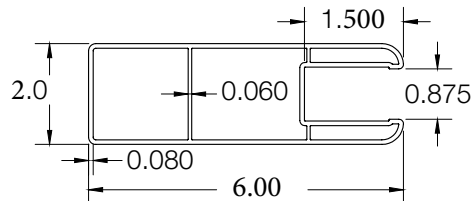

| QTY | ITEM | DIMENSION |
|-----|-------------|---------------------|
| 13 | T&G Boards | 7/8" x 7" x 50 3/4" |
| 2 | End Channel | 7/8" x 1" x 47 7/8" |

7/8" x 7" Board

2" x 6" Rail

ELEMENT PREMIUM LX
2" x 6"

WALK GATE

FENCE PANEL

MATERIAL PER SECTION

RAIL PROFILE

| QTY | ITEM | DIMENSION |
|-----|--------------------------|---------------|
| 2 | Steel Reinforced Channel | 2" x 6" x 95" |
| 4 | Lock Rings | N/A |

| QTY | ITEM | DIMENSION |
|-----|-------------|---------------------|
| 13 | T&G Boards | 7/8" x 7" x 62 3/4" |
| 2 | End Channel | 7/8" x 1" x 59 1/8" |

7/8" x 7" Board

2" x 6" Rail

ELEMENT PREMIUM LX
 2" x 6"