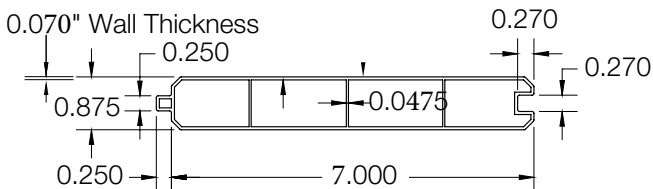

| QTY | ITEM | DIMENSION |
|-----|-------------|---------------------|
| 13 | T&G Boards | 7/8" x 7" x 50 3/4" |
| 2 | End Channel | 7/8" x 1" x 47 7/8" |

7/8" x 7" Board

2" x 6" Rail

ELEMENT PREMIUM LX
2" x 6"

WALK GATE

FENCE PANEL

MATERIAL PER SECTION

RAIL PROFILE

| QTY | ITEM | DIMENSION |
|-----|--------------------------|---------------|
| 2 | Steel Reinforced Channel | 2" x 6" x 95" |
| 4 | Lock Rings | N/A |

| QTY | ITEM | DIMENSION |
|-----|-------------|---------------------|
| 13 | T&G Boards | 7/8" x 7" x 62 3/4" |
| 2 | End Channel | 7/8" x 1" x 59 1/8" |

7/8" x 7" Board

2" x 6" Rail

ELEMENT PREMIUM LX
 2" x 6"