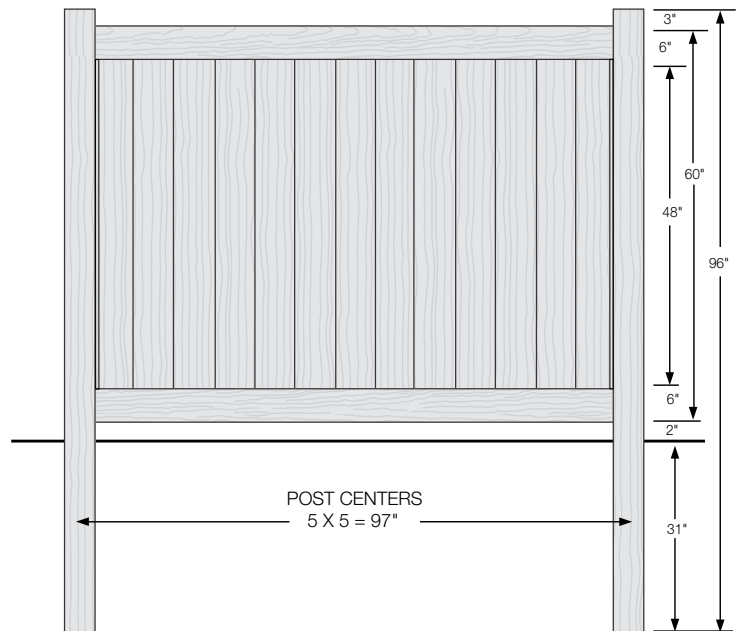

2" x 6" Rail

WALK GATE

FENCE PANEL

MATERIAL PER SECTION

RAIL PROFILE

| QTY | ITEM | DIMENSION |
|-----|--------------------------|---------------|
| 2 | Steel Reinforced Channel | 2" x 6" x 95" |
| 4 | Lock Rings | N/A |

| QTY | ITEM | DIMENSION |
|-----|-------------|---------------------|
| 13 | T&G Boards | 7/8" x 7" x 39 1/4" |
| 2 | End Channel | 7/8" x 1" x 47 7/8" |

7/8" x 7" Board

2" x 6" Rail

ELEMENT PREMIUM LX
2" x 6"

WALK GATE

FENCE PANEL

MATERIAL PER SECTION

| QTY | ITEM | DIMENSION |
|-----|--------------------------|---------------|
| 2 | Steel Reinforced Channel | 2" x 6" x 95" |
| 4 | Lock Rings | N/A |

RAIL PROFILE

| QTY | ITEM | DIMENSION |
|-----|-------------|---------------------|
| 13 | T&G Boards | 7/8" x 7" x 50 3/4" |
| 2 | End Channel | 7/8" x 1" x 47 7/8" |

7/8" x 7" Board

2" x 6" Rail

ELEMENT PREMIUM LX
2" x 6"