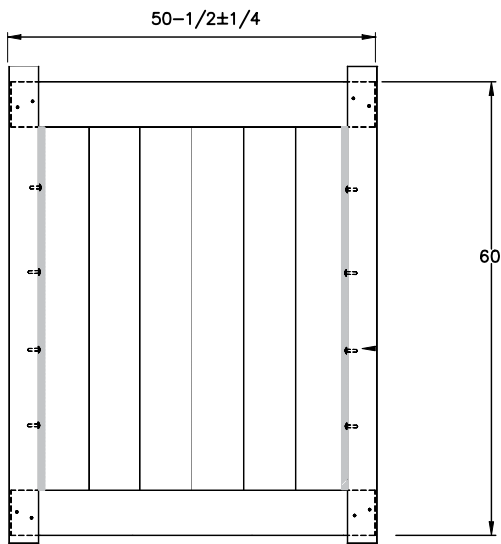

2" x 6" Rail

WALK GATE

FENCE PANEL

MATERIAL PER SECTION

RAIL PROFILE

| QTY | ITEM | DIMENSION |
|-----|--------------------------|---------------|
| 2 | Steel Reinforced Channel | 2" x 6" x 95" |
| 4 | Lock Rings | N/A |

| QTY | ITEM | DIMENSION |
|-----|-------------|---------------------|
| 13 | T&G Boards | 7/8" x 7" x 39 1/4" |
| 2 | End Channel | 7/8" x 1" x 47 7/8" |

7/8" x 7" Board

2" x 6" Rail

ELEMENT PREMIUM LX
2" x 6"

WALK GATE

FENCE PANEL

MATERIAL PER SECTION

| QTY | ITEM | DIMENSION |
|-----|--------------------------|---------------|
| 2 | Steel Reinforced Channel | 2" x 6" x 95" |
| 4 | Lock Rings | N/A |

RAIL PROFILE

| QTY | ITEM | DIMENSION |
|-----|-------------|---------------------|
| 13 | T&G Boards | 7/8" x 7" x 50 3/4" |
| 2 | End Channel | 7/8" x 1" x 47 7/8" |

7/8" x 7" Board

2" x 6" Rail

ELEMENT PREMIUM LX
2" x 6"