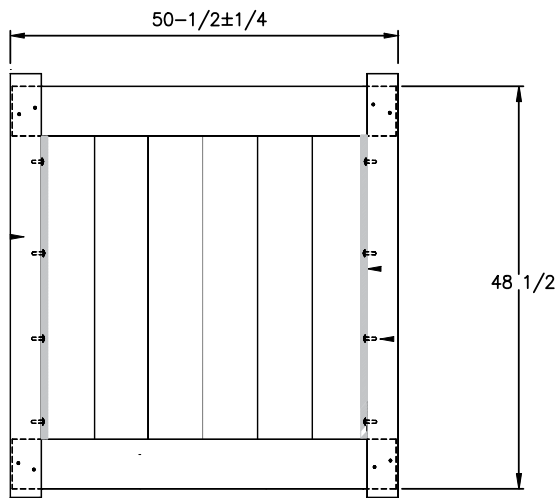

SIZES

Width:
6' and 8'

Height:
4', 5', 6'

PREMIUM

TimberGrain™ Textured Woodgrains | LX Vinyl Construction

Premium Textured Finishes

WEATHERED BLEND SIERRA BLEND BRAZILIAN BLEND ARCTIC BLEND

7/8" x 7" Board

2" x 6" Rail

WALK GATE

FENCE PANEL

MATERIAL PER SECTION

RAIL PROFILE

| QTY | ITEM | DIMENSION |
|-----|--------------------------|---------------|
| 2 | Steel Reinforced Channel | 2" x 6" x 95" |
| 4 | Lock Rings | N/A |

| QTY | ITEM | DIMENSION |
|-----|-------------|---------------------|
| 13 | T&G Boards | 7/8" x 7" x 39 1/4" |
| 2 | End Channel | 7/8" x 1" x 47 7/8" |

7/8" x 7" Board

2" x 6" Rail

ELEMENT PREMIUM LX
2" x 6"

| QTY | ITEM | DIMENSION |
|-----|-------------|---------------------|
| 13 | T&G Boards | 7/8" x 7" x 62 3/4" |
| 2 | End Channel | 7/8" x 1" x 59 1/8" |

7/8" x 7" Board

2" x 6" Rail

ELEMENT PREMIUM LX
 2" x 6"