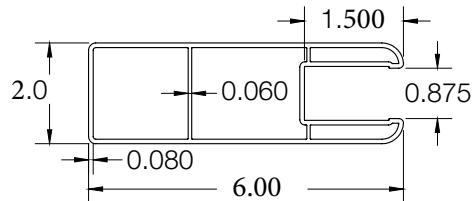

SIZES

Width:
6' and 8'

Height:
4', 5', 6'

PREMIUM

TimberGrain™ Textured Woodgrains | LX Vinyl Construction

Premium Textured Finishes

WEATHERED BLEND SIERRA BLEND BRAZILIAN BLEND ARCTIC BLEND

7/8" x 7" Board

2" x 6" Rail

WALK GATE

FENCE PANEL

MATERIAL PER SECTION

RAIL PROFILE

| QTY | ITEM | DIMENSION |
|-----|--------------------------|---------------|
| 2 | Steel Reinforced Channel | 2" x 6" x 95" |
| 4 | Lock Rings | N/A |

| QTY | ITEM | DIMENSION |
|-----|-------------|---------------------|
| 13 | T&G Boards | 7/8" x 7" x 39 1/4" |
| 2 | End Channel | 7/8" x 1" x 47 7/8" |

7/8" x 7" Board

2" x 6" Rail

ELEMENT PREMIUM LX
2" x 6"