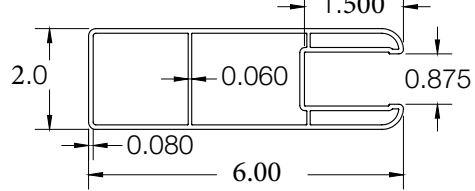

| QTY | ITEM | DIMENSION |
|-----|-------------|---------------------|
| 13 | T&G Boards | 7/8" x 7" x 39 1/4" |
| 2 | End Channel | 7/8" x 1" x 47 7/8" |

7/8" x 7" Board

2" x 6" Rail

ELEMENT PREMIUM LX
2" x 6"

WALK GATE

FENCE PANEL

MATERIAL PER SECTION

| QTY | ITEM | DIMENSION |
|-----|--------------------------|---------------|
| 2 | Steel Reinforced Channel | 2" x 6" x 95" |
| 4 | Lock Rings | N/A |

RAIL PROFILE

| QTY | ITEM | DIMENSION |
|-----|-------------|---------------------|
| 13 | T&G Boards | 7/8" x 7" x 50 3/4" |
| 2 | End Channel | 7/8" x 1" x 47 7/8" |

7/8" x 7" Board

2" x 6" Rail

ELEMENT PREMIUM LX
2" x 6"