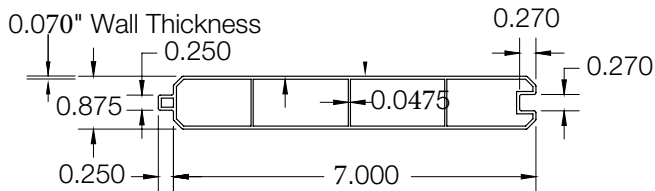

2" x 6" Rail

WALK GATE

FENCE PANEL

MATERIAL PER SECTION

RAIL PROFILE

| QTY | ITEM | DIMENSION |
|-----|--------------------------|---------------|
| 2 | Steel Reinforced Channel | 2" x 6" x 95" |
| 4 | Lock Rings | N/A |

| QTY | ITEM | DIMENSION |
|-----|-------------|---------------------|
| 13 | T&G Boards | 7/8" x 7" x 39 1/4" |
| 2 | End Channel | 7/8" x 1" x 47 7/8" |

7/8" x 7" Board

2" x 6" Rail

ELEMENT PREMIUM LX
2" x 6"