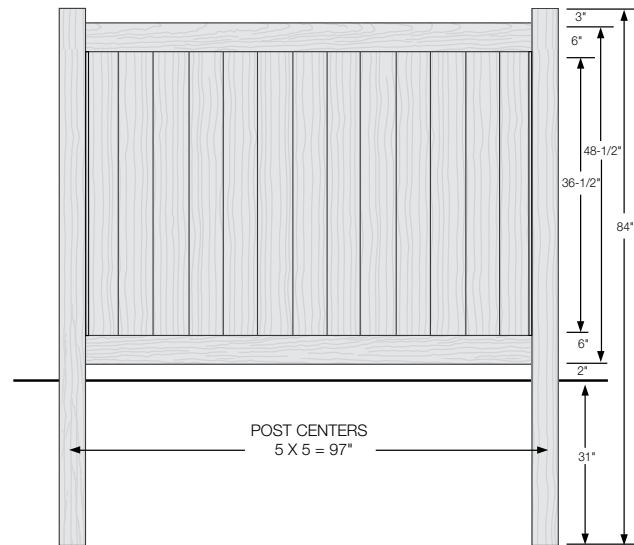

SIZES

Width:
6' and 8'

Height:
4', 5', 6'

PREMIUM

TimberGrain™ Textured Woodgrains | LX Vinyl Construction

Premium Textured Finishes

WEATHERED BLEND SIERRA BLEND BRAZILIAN BLEND ARCTIC BLEND

7/8" x 7" Board

2" x 6" Rail

WALK GATE

FENCE PANEL

MATERIAL PER SECTION

RAIL PROFILE

| QTY | ITEM | DIMENSION |
|-----|--------------------------|---------------|
| 2 | Steel Reinforced Channel | 2" x 6" x 95" |
| 4 | Lock Rings | N/A |

| QTY | ITEM | DIMENSION |
|-----|-------------|---------------------|
| 13 | T&G Boards | 7/8" x 7" x 39 1/4" |
| 2 | End Channel | 7/8" x 1" x 47 7/8" |

7/8" x 7" Board

2" x 6" Rail

ELEMENT PREMIUM LX
2" x 6"

WALK GATE

FENCE PANEL

MATERIAL PER SECTION

| QTY | ITEM | DIMENSION |
|-----|--------------------------|---------------|
| 2 | Steel Reinforced Channel | 2" x 6" x 95" |
| 4 | Lock Rings | N/A |

RAIL PROFILE