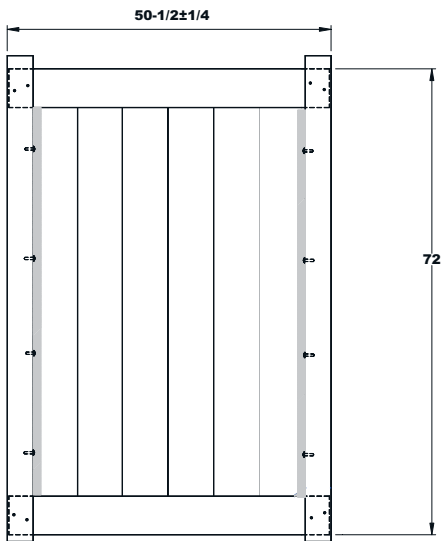

WALK GATE

FENCE PANEL

MATERIAL PER SECTION

| QTY | ITEM | DIMENSION |
|-----|--------------------------|---------------|
| 2 | Steel Reinforced Channel | 2" x 6" x 95" |
| 4 | Lock Rings | N/A |

RAIL PROFILE

| QTY | ITEM | DIMENSION |
|-----|-------------|---------------------|
| 13 | T&G Boards | 7/8" x 7" x 50 3/4" |
| 2 | End Channel | 7/8" x 1" x 47 7/8" |

7/8" x 7" Board

2" x 6" Rail

ELEMENT PREMIUM LX
2" x 6"

WALK GATE

FENCE PANEL

MATERIAL PER SECTION

RAIL PROFILE

| QTY | ITEM | DIMENSION |
|-----|--------------------------|---------------|
| 2 | Steel Reinforced Channel | 2" x 6" x 95" |
| 4 | Lock Rings | N/A |

| QTY | ITEM | DIMENSION |
|-----|-------------|---------------------|
| 13 | T&G Boards | 7/8" x 7" x 62 3/4" |
| 2 | End Channel | 7/8" x 1" x 59 1/8" |

7/8" x 7" Board

2" x 6" Rail

ELEMENT PREMIUM LX
 2" x 6"