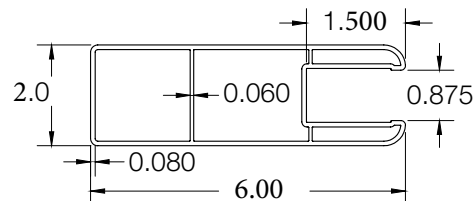

SIZES

Width:
6' and 8'

Height:
4', 5', 6'

PREMIUM

TimberGrain™ Textured Woodgrains | LX Vinyl Construction

Premium Textured Finishes

WEATHERED BLEND SIERRA BLEND BRAZILIAN BLEND ARCTIC BLEND

7/8" x 7" Board

2" x 6" Rail

WALK GATE

FENCE PANEL

MATERIAL PER SECTION

RAIL PROFILE

| QTY | ITEM | DIMENSION |
|-----|--------------------------|---------------|
| 2 | Steel Reinforced Channel | 2" x 6" x 95" |
| 4 | Lock Rings | N/A |

| QTY | ITEM | DIMENSION |
|-----|-------------|---------------------|
| 13 | T&G Boards | 7/8" x 7" x 39 1/4" |
| 2 | End Channel | 7/8" x 1" x 47 7/8" |

7/8" x 7" Board

2" x 6" Rail

ELEMENT PREMIUM LX
2" x 6"