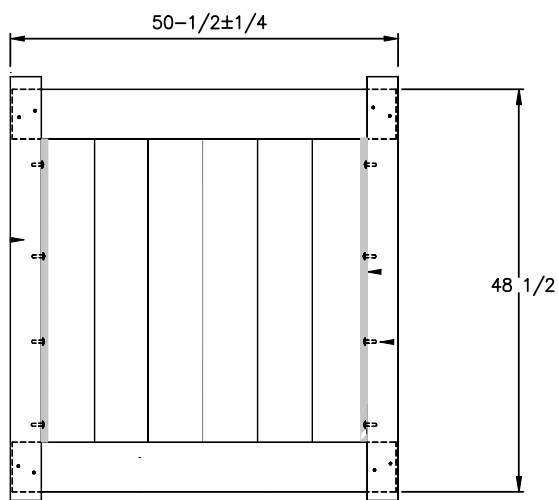

SIZES

Width:
6' and 8'

Height:
4', 5', 6'

PREMIUM

TimberGrain™ Textured Woodgrains | LX Vinyl Construction

Premium Textured Finishes

WEATHERED
BLEND

SIERRA
BLEND

BRAZILIAN
BLEND

ARCTIC
BLEND

WALK GATE

FENCE PANEL

MATERIAL PER SECTION

RAIL PROFILE

QTY	ITEM	DIMENSION
2	Steel Reinforced Channel	2" x 6" x 95"
4	Lock Rings	N/A

QTY	ITEM	DIMENSION
13	T&G Boards	7/8" x 7" x 39 1/4"
2	End Channel	7/8" x 1" x 47 7/8"

ELEMENT PREMIUM LX
 2" x 6"

WALK GATE

FENCE PANEL

MATERIAL PER SECTION

QTY	ITEM	DIMENSION
2	Steel Reinforced Channel	2" x 6" x 95"
4	Lock Rings	N/A

RAIL PROFILE

QTY	ITEM	DIMENSION
13	T&G Boards	7/8" x 7" x 50 3/4"
2	End Channel	7/8" x 1" x 47 7/8"

ELEMENT PREMIUM LX
 2" x 6"

WALK GATE

FENCE PANEL

MATERIAL PER SECTION

RAIL PROFILE

QTY	ITEM	DIMENSION
2	Steel Reinforced Channel	2" x 6" x 95"
4	Lock Rings	N/A

QTY	ITEM	DIMENSION
13	T&G Boards	7/8" x 7" x 62 3/4"
2	End Channel	7/8" x 1" x 59 7/8"