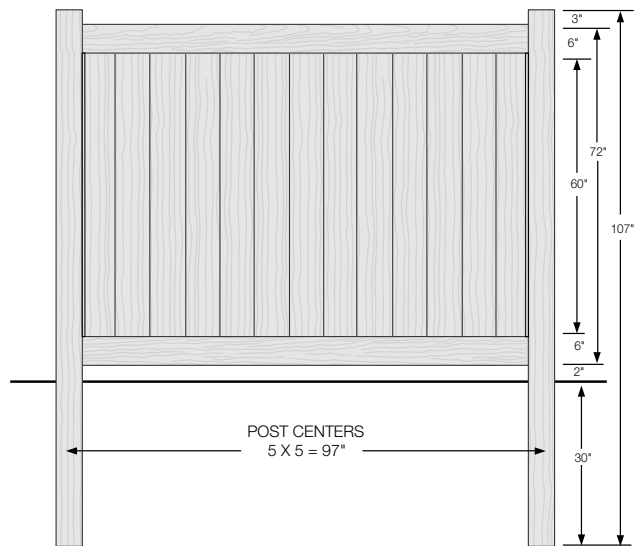

BRAZILIAN
BLEND

ARCTIC
BLEND

WALK GATE

FENCE PANEL

MATERIAL PER SECTION

RAIL PROFILE

QTY	ITEM	DIMENSION
2	Steel Reinforced Channel	2" x 6" x 95"
4	Lock Rings	N/A

QTY	ITEM	DIMENSION
13	T&G Boards	7/8" x 7" x 39 1/4"
2	End Channel	7/8" x 1" x 47 7/8"

ELEMENT PREMIUM LX
 2" x 6"

WALK GATE

FENCE PANEL

MATERIAL PER SECTION

QTY	ITEM	DIMENSION
2	Steel Reinforced Channel	2" x 6" x 95"
4	Lock Rings	N/A

RAIL PROFILE

QTY	ITEM	DIMENSION
13	T&G Boards	7/8" x 7" x 50 3/4"
2	End Channel	7/8" x 1" x 47 7/8"

ELEMENT PREMIUM LX
 2" x 6"

WALK GATE

FENCE PANEL

MATERIAL PER SECTION

RAIL PROFILE

QTY	ITEM	DIMENSION
2	Steel Reinforced Channel	2" x 6" x 95"
4	Lock Rings	N/A

QTY	ITEM	DIMENSION
13	T&G Boards	7/8" x 7" x 62 3/4"
2	End Channel	7/8" x 1" x 59 7/8"