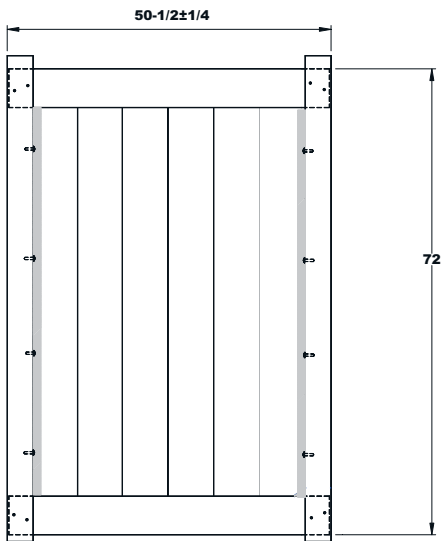

BRAZILIAN
BLEND

ARCTIC
BLEND

WALK GATE

FENCE PANEL

MATERIAL PER SECTION

RAIL PROFILE

QTY	ITEM	DIMENSION
2	Steel Reinforced Channel	2" x 6" x 95"
4	Lock Rings	N/A

QTY	ITEM	DIMENSION
13	T&G Boards	7/8" x 7" x 39 1/4"
2	End Channel	7/8" x 1" x 47 7/8"

ELEMENT PREMIUM LX
 2" x 6"

WALK GATE

FENCE PANEL

MATERIAL PER SECTION

QTY	ITEM	DIMENSION
2	Steel Reinforced Channel	2" x 6" x 95"
4	Lock Rings	N/A

RAIL PROFILE

QTY	ITEM	DIMENSION
13	T&G Boards	7/8" x 7" x 50 3/4"
2	End Channel	7/8" x 1" x 47 7/8"

ELEMENT PREMIUM LX
 2" x 6"

WALK GATE

FENCE PANEL

MATERIAL PER SECTION

RAIL PROFILE

QTY	ITEM	DIMENSION
2	Steel Reinforced Channel	2" x 6" x 95"
4	Lock Rings	N/A

QTY	ITEM	DIMENSION
13	T&G Boards	7/8" x 7" x 62 3/4"
2	End Channel	7/8" x 1" x 59 7/8"

ELEMENT PREMIUM LX
 2" x 6"