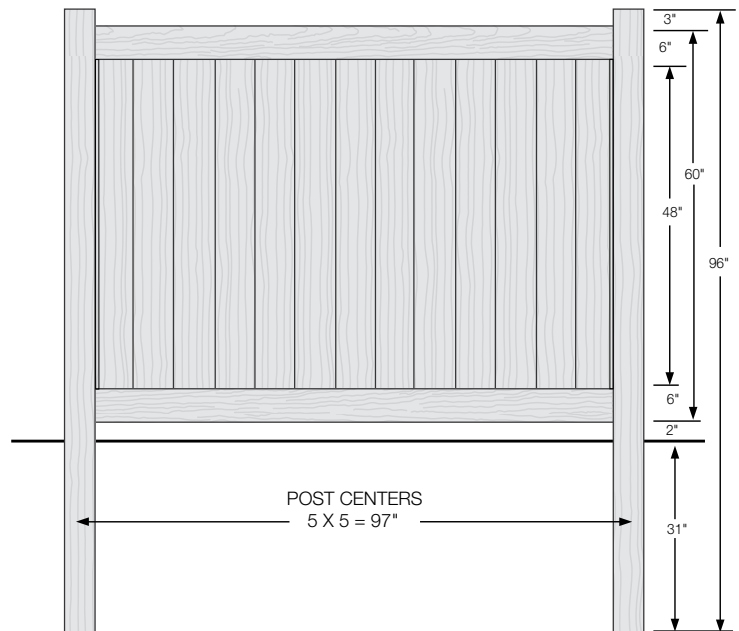

SIZES

Width:
6' and 8'

Height:
4', 5', 6'

PREMIUM

TimberGrain™ Textured Woodgrains | LX Vinyl Construction

Premium Textured Finishes

WEATHERED
BLEND

SIERRA
BLEND

BRAZILIAN
BLEND

ARCTIC
BLEND

WALK GATE

FENCE PANEL

MATERIAL PER SECTION

RAIL PROFILE

QTY	ITEM	DIMENSION
2	Steel Reinforced Channel	2" x 6" x 95"
4	Lock Rings	N/A

QTY	ITEM	DIMENSION
13	T&G Boards	7/8" x 7" x 39 1/4"
2	End Channel	7/8" x 1" x 47 7/8"

ELEMENT PREMIUM LX
 2" x 6"

WALK GATE

FENCE PANEL

MATERIAL PER SECTION

QTY	ITEM	DIMENSION
2	Steel Reinforced Channel	2" x 6" x 95"
4	Lock Rings	N/A

RAIL PROFILE

QTY	ITEM	DIMENSION
13	T&G Boards	7/8" x 7" x 50 3/4"
2	End Channel	7/8" x 1" x 47 7/8"

ELEMENT PREMIUM LX
 2" x 6"

WALK GATE

FENCE PANEL

MATERIAL PER SECTION

RAIL PROFILE

QTY	ITEM	DIMENSION
2	Steel Reinforced Channel	2" x 6" x 95"
4	Lock Rings	N/A

QTY	ITEM	DIMENSION
13	T&G Boards	7/8" x 7" x 62 3/4"
2	End Channel	7/8" x 1" x 59 7/8"