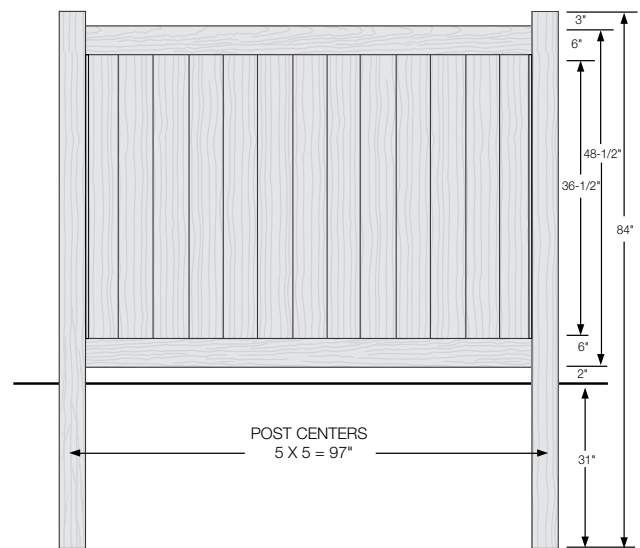

SIZES

Width:
6' and 8'

Height:
4', 5', 6'

PREMIUM

TimberGrain™ Textured Woodgrains | LX Vinyl Construction

Premium Textured Finishes

WEATHERED
BLEND

SIERRA
BLEND

BRAZILIAN
BLEND

ARCTIC
BLEND

WALK GATE

FENCE PANEL

MATERIAL PER SECTION

RAIL PROFILE

QTY	ITEM	DIMENSION
2	Steel Reinforced Channel	2" x 6" x 95"
4	Lock Rings	N/A

QTY	ITEM	DIMENSION
13	T&G Boards	7/8" x 7" x 39 1/4"
2	End Channel	7/8" x 1" x 47 7/8"

ELEMENT PREMIUM LX
 2" x 6"

WALK GATE

FENCE PANEL

MATERIAL PER SECTION

QTY	ITEM	DIMENSION
2	Steel Reinforced Channel	2" x 6" x 95"
4	Lock Rings	N/A

RAIL PROFILE

QTY	ITEM	DIMENSION
13	T&G Boards	7/8" x 7" x 50 3/4"
2	End Channel	7/8" x 1" x 47 7/8"

ELEMENT PREMIUM LX
 2" x 6"

WALK GATE

FENCE PANEL

MATERIAL PER SECTION

RAIL PROFILE

QTY	ITEM	DIMENSION
2	Steel Reinforced Channel	2" x 6" x 95"
4	Lock Rings	N/A

QTY	ITEM	DIMENSION
13	T&G Boards	7/8" x 7" x 62 3/4"
2	End Channel	7/8" x 1" x 59 7/8"