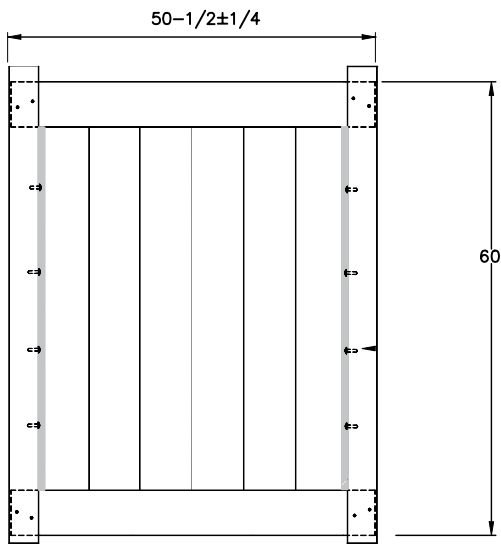

SIZES

Width:
6' and 8'

Height:
4', 5', 6'

PREMIUM

TimberGrain™ Textured Woodgrains | LX Vinyl Construction

Premium Textured Finishes

WEATHERED
BLEND

SIERRA
BLEND

BRAZILIAN
BLEND

ARCTIC
BLEND

WALK GATE

FENCE PANEL

MATERIAL PER SECTION

RAIL PROFILE

QTY	ITEM	DIMENSION
2	Steel Reinforced Channel	2" x 6" x 95"
4	Lock Rings	N/A

QTY	ITEM	DIMENSION
13	T&G Boards	7/8" x 7" x 39 1/4"
2	End Channel	7/8" x 1" x 47 7/8"

ELEMENT PREMIUM LX
 2" x 6"

WALK GATE

FENCE PANEL

MATERIAL PER SECTION

QTY	ITEM	DIMENSION
2	Steel Reinforced Channel	2" x 6" x 95"
4	Lock Rings	N/A

RAIL PROFILE

QTY	ITEM	DIMENSION
13	T&G Boards	7/8" x 7" x 50 3/4"
2	End Channel	7/8" x 1" x 47 7/8"

ELEMENT PREMIUM LX
 2" x 6"

WALK GATE

FENCE PANEL

MATERIAL PER SECTION

RAIL PROFILE

QTY	ITEM	DIMENSION
2	Steel Reinforced Channel	2" x 6" x 95"
4	Lock Rings	N/A

QTY	ITEM	DIMENSION
13	T&G Boards	7/8" x 7" x 62 3/4"
2	End Channel	7/8" x 1" x 59 7/8"