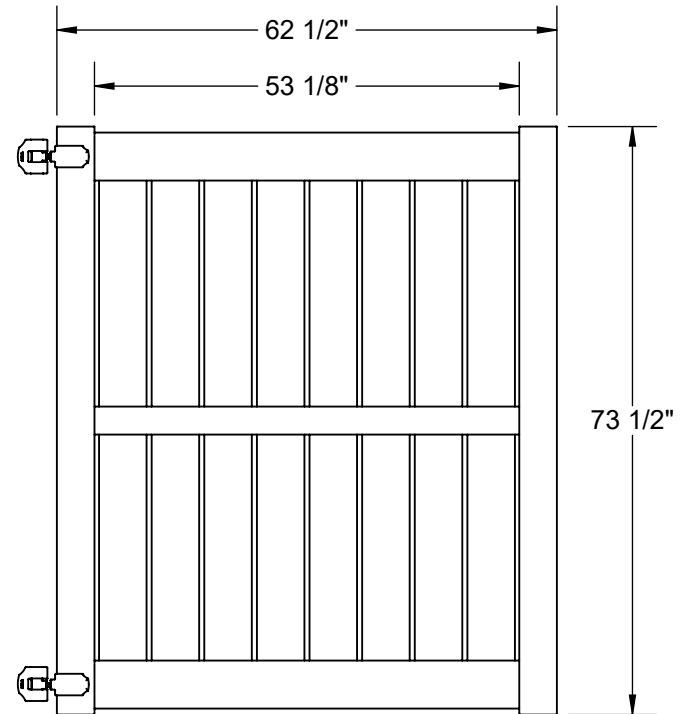

ITEM NO.	DESCRIPTION	QTY
1	2X6X94 LT SGL RTE .75X6X14 WHITE	2
2	2X3.5X94 LT DBL RTE .75X6X14 WHITE	1
3	.75X5.94X63.5 EXTR BOARD	14
4	ALUMINUM INSERT 1.77 X 1.85 X 93	1
5	GENERIC INSTR CARD VF/VG - PRO/SO 2020	1

6x8 2x6 03562 SB50 VFP WH (N)

ITEM NO.	DESCRIPTION	QTY.
1	2X6X48.5 SGL RTE .75X6X6 WHITE	2
2	2X3.5X48.5 DBL RTE .75X6X6 WHITE	1
3	.75X5.94X63.5 EXTR BOARD	6
4	2.25X3.875X13.25 PRIV GATE HWBOX-WHITE	1
5	2.75X4.70X73.5 2X6X2 W/ CNT RTE W/UPI	2
6	HEAVY DUTY HINGE PAIR BLACK	1

6X49.5 6" PKT SEMI PRIV URBI GATE

ITEM NO.	DESCRIPTION	QTY
1	.75X5.94X63.5 EXTR BOARD	8
2	2X6X61.75 SGL RTE .75X6X8 WHITE	2
3	2X3.5X61.75 DBL RTE .75X6X8 WHITE	1
4	2.25X3.875X13.25 PRIV GATE HWBOX-WHITE	1
5	2.75X4.70X73.5 2X6X2 W/ CNT RTE W/UPI	2
6	HEAVY DUTY HINGE PAIR BLACK	1

5X62.50 6" PKT SEMI PRIV URBI GATE  
 WHITE

DESCRIPTION	QTY
2X6X61.75 SGL RTE .75X6X8 WHITE	2
2X3.5X61.75 DBL RTE .75X6X8 WHITE	1
.75X5.94X63.5 EXTR BOARD	8
HEAVY DUTY HINGE PAIR BLACK	1
2.25X3.875X13.25 PRIV GATE HWBOX-WHITE	1
2.75X4.70X73.5 2X6X2 W/ CNT RTE W/UIP	2
2.75X4.70X73.5 2X6X2 W/ CNT RTE	1
UIGP 2X6/3.5 (EPN-2298) - (BULK)	3