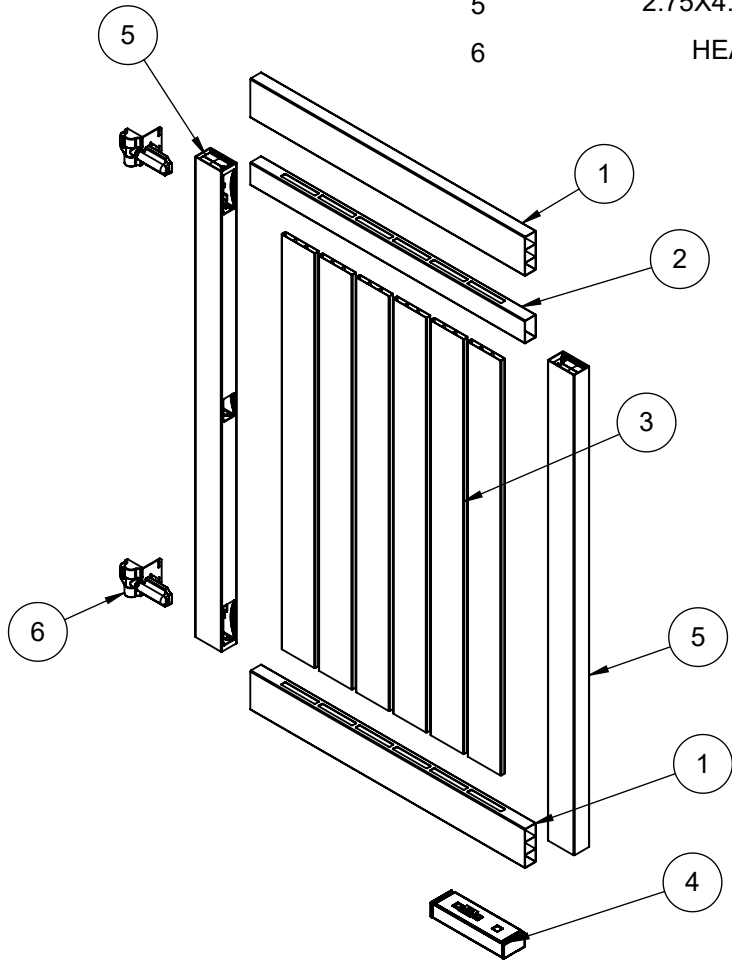

ITEM NO.	DESCRIPTION	QTY
1	2X6X94 LT SGL RTE .75X6X14 WHITE	2
2	2X3.5X94 LT DBL RTE .75X6X14 WHITE	1
3	.75X5.94X63.5 EXTR BOARD	14
4	ALUMINUM INSERT 1.77 X 1.85 X 93	1
5	GENERIC INSTR CARD VF/VG - PRO/SO 2020	1

6x8 2x6 03562 SB50 VFP WH (N)

ITEM NO.	DESCRIPTION	QTY.
1	2X6X48.5 SGL RTE .75X6X6 WHITE	2
2	2X3.5X48.5 DBL RTE .75X6X6 WHITE	1
3	.75X5.94X63.5 EXTR BOARD	6
4	2.25X3.875X13.25 PRIV GATE HWBOX-WHITE	1
5	2.75X4.70X73.5 2X6X2 W/ CNT RTE W/UPI	2
6	HEAVY DUTY HINGE PAIR BLACK	1