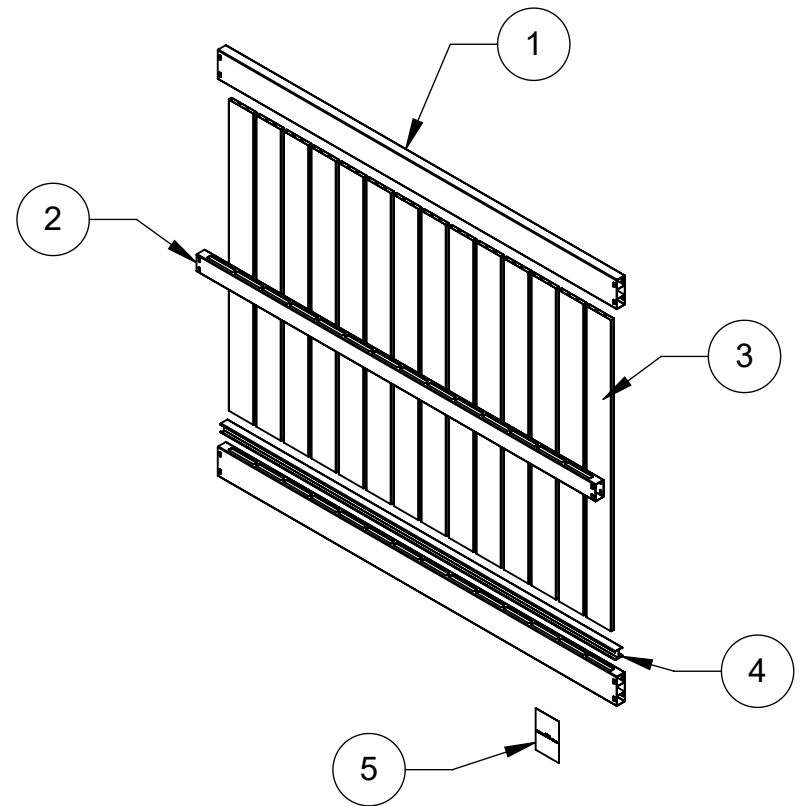

ITEM NO.	DESCRIPTION	QTY
1	2X6X94 LT SGL RTE .75X6X14 WHITE	2
2	2X3.5X94 LT DBL RTE .75X6X14 WHITE	1
3	.75X5.94X63.5 EXTR BOARD	14
4	ALUMINUM INSERT 1.77 X 1.85 X 93	1
5	GENERIC INSTR CARD VF/VG - PRO/SO 2020	1

6x8 2x6 03562 SB50 VFP WH (N)

ITEM NO.	DESCRIPTION	QTY.
1	2X6X48.5 SGL RTE .75X6X6 WHITE	2
2	2X3.5X48.5 DBL RTE .75X6X6 WHITE	1
3	.75X5.94X63.5 EXTR BOARD	6
4	2.25X3.875X13.25 PRIV GATE HWBOX-WHITE	1
5	2.75X4.70X73.5 2X6X2 W/ CNT RTE W/UPI	2
6	HEAVY DUTY HINGE PAIR BLACK	1