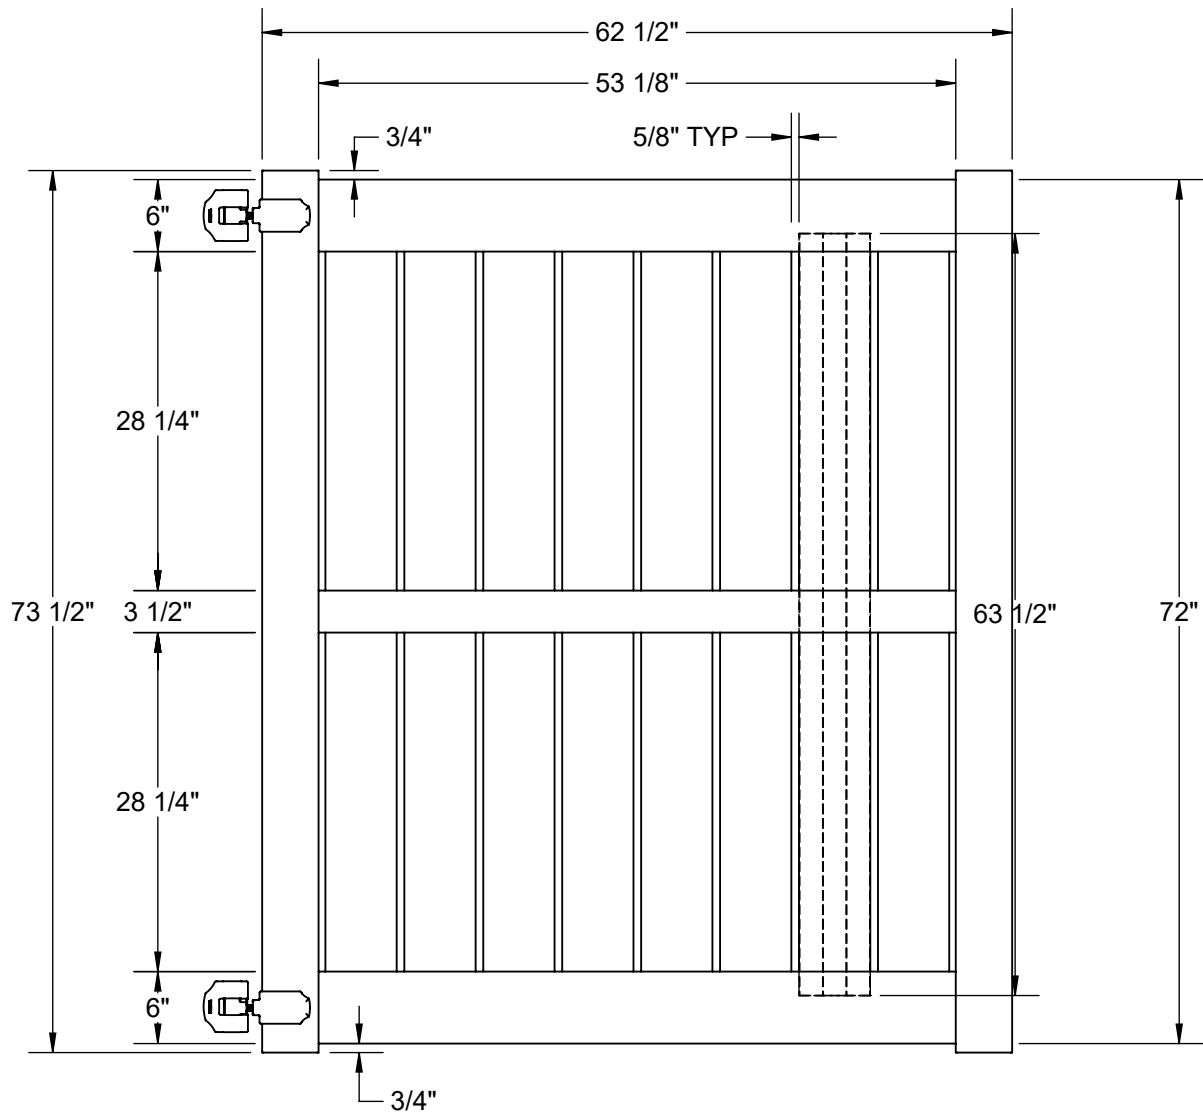

ITEM NO.	DESCRIPTION	QTY
1	2X6X94 LT SGL RTE .75X6X14 WHITE	2
2	2X3.5X94 LT DBL RTE .75X6X14 WHITE	1
3	.75X5.94X63.5 EXTR BOARD	14
4	ALUMINUM INSERT 1.77 X 1.85 X 93	1
5	GENERIC INSTR CARD VF/VG - PRO/SO 2020	1

6x8 2x6 03562 SB50 VFP WH (N)

ITEM NO.	DESCRIPTION	QTY.
1	2X6X48.5 SGL RTE .75X6X6 WHITE	2
2	2X3.5X48.5 DBL RTE .75X6X6 WHITE	1
3	.75X5.94X63.5 EXTR BOARD	6
4	2.25X3.875X13.25 PRIV GATE HWBOX-WHITE	1
5	2.75X4.70X73.5 2X6X2 W/ CNT RTE W/UPI	2
6	HEAVY DUTY HINGE PAIR BLACK	1

6X49.5 6" PKT SEMI PRIV URBI GATE

ITEM NO.	DESCRIPTION	QTY
1	.75X5.94X63.5 EXTR BOARD	8
2	2X6X61.75 SGL RTE .75X6X8 WHITE	2
3	2X3.5X61.75 DBL RTE .75X6X8 WHITE	1
4	2.25X3.875X13.25 PRIV GATE HWBOX-WHITE	1
5	2.75X4.70X73.5 2X6X2 W/ CNT RTE W/UPI	2
6	HEAVY DUTY HINGE PAIR BLACK	1

5X62.50 6" PKT SEMI PRIV URBI GATE  
 WHITE

DESCRIPTION	QTY
2X6X61.75 SGL RTE .75X6X8 WHITE	2
2X3.5X61.75 DBL RTE .75X6X8 WHITE	1
.75X5.94X63.5 EXTR BOARD	8
HEAVY DUTY HINGE PAIR BLACK	1
2.25X3.875X13.25 PRIV GATE HWBOX-WHITE	1
2.75X4.70X73.5 2X6X2 W/ CNT RTE W/UIP	2
2.75X4.70X73.5 2X6X2 W/ CNT RTE	1
UIGP 2X6/3.5 (EPN-2298) - (BULK)	3