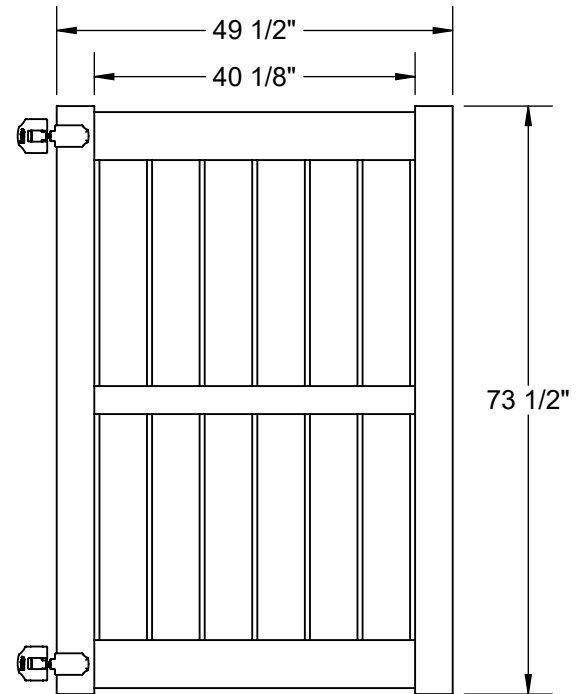

ITEM NO.	DESCRIPTION	QTY
1	2X6X94 LT SGL RTE .75X6X14 WHITE	2
2	2X3.5X94 LT DBL RTE .75X6X14 WHITE	1
3	.75X5.94X63.5 EXTR BOARD	14
4	ALUMINUM INSERT 1.77 X 1.85 X 93	1
5	GENERIC INSTR CARD VF/VG - PRO/SO 2020	1

6x8 2x6 03562 SB50 VFP WH (N)

ITEM NO.	DESCRIPTION	QTY.
1	2X6X48.5 SGL RTE .75X6X6 WHITE	2
2	2X3.5X48.5 DBL RTE .75X6X6 WHITE	1
3	.75X5.94X63.5 EXTR BOARD	6
4	2.25X3.875X13.25 PRIV GATE HWBOX-WHITE	1
5	2.75X4.70X73.5 2X6X2 W/ CNT RTE W/UPI	2
6	HEAVY DUTY HINGE PAIR BLACK	1

6X49.5 6" PKT SEMI PRIV URBI GATE

ITEM NO.	DESCRIPTION	QTY
1	.75X5.94X63.5 EXTR BOARD	8
2	2X6X61.75 SGL RTE .75X6X8 WHITE	2
3	2X3.5X61.75 DBL RTE .75X6X8 WHITE	1
4	2.25X3.875X13.25 PRIV GATE HWBOX-WHITE	1
5	2.75X4.70X73.5 2X6X2 W/ CNT RTE W/UPI	2
6	HEAVY DUTY HINGE PAIR BLACK	1

5X62.50 6" PKT SEMI PRIV URBI GATE  
 WHITE

DESCRIPTION	QTY
2X6X61.75 SGL RTE .75X6X8 WHITE	2
2X3.5X61.75 DBL RTE .75X6X8 WHITE	1
.75X5.94X63.5 EXTR BOARD	8
HEAVY DUTY HINGE PAIR BLACK	1
2.25X3.875X13.25 PRIV GATE HWBOX-WHITE	1
2.75X4.70X73.5 2X6X2 W/ CNT RTE W/UIP	2
2.75X4.70X73.5 2X6X2 W/ CNT RTE	1
UIGP 2X6/3.5 (EPN-2298) - (BULK)	3