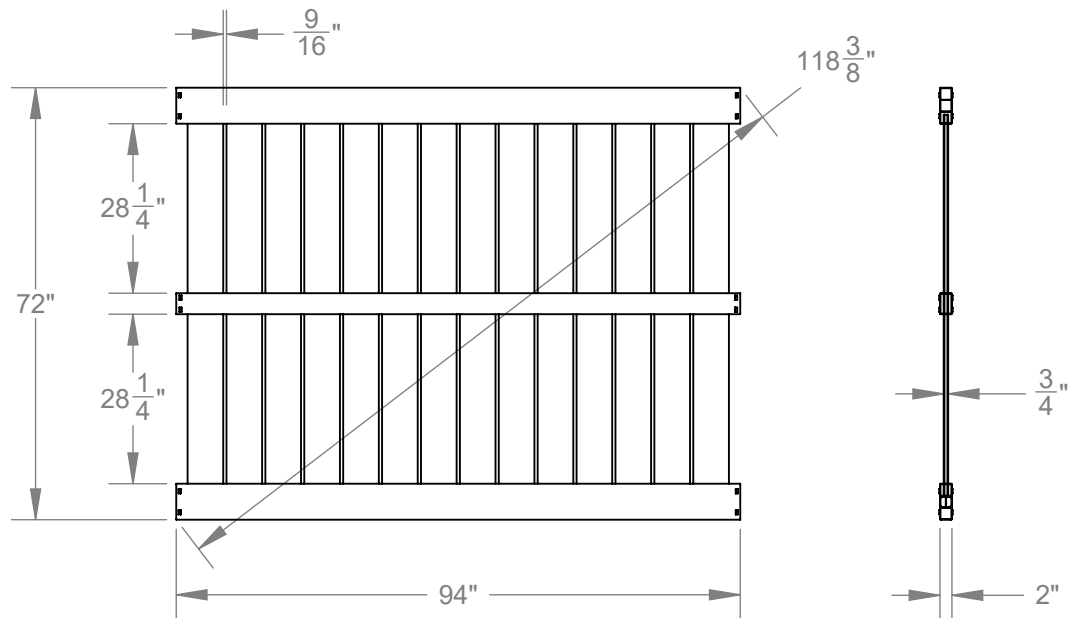

ITEM NO.	DESCRIPTION	QTY
1	2X6X94 LT SGL RTE .75X6X14 WHITE	2
2	2X3.5X94 LT DBL RTE .75X6X14 WHITE	1
3	.75X5.94X63.5 EXTR BOARD	14
4	ALUMINUM INSERT 1.77 X 1.85 X 93	1
5	GENERIC INSTR CARD VF/VG - PRO/SO 2020	1

6x8 2x6 03562 SB50 VFP WH (N)

ITEM NO.	DESCRIPTION	QTY.
1	2X6X48.5 SGL RTE .75X6X6 WHITE	2
2	2X3.5X48.5 DBL RTE .75X6X6 WHITE	1
3	.75X5.94X63.5 EXTR BOARD	6
4	2.25X3.875X13.25 PRIV GATE HWBOX-WHITE	1
5	2.75X4.70X73.5 2X6X2 W/ CNT RTE W/UPI	2
6	HEAVY DUTY HINGE PAIR BLACK	1

6X49.5 6" PKT SEMI PRIV URBI GATE

ITEM NO.	DESCRIPTION	QTY
1	.75X5.94X63.5 EXTR BOARD	8
2	2X6X61.75 SGL RTE .75X6X8 WHITE	2
3	2X3.5X61.75 DBL RTE .75X6X8 WHITE	1
4	2.25X3.875X13.25 PRIV GATE HWBOX-WHITE	1
5	2.75X4.70X73.5 2X6X2 W/ CNT RTE W/UPI	2
6	HEAVY DUTY HINGE PAIR BLACK	1

5X62.50 6" PKT SEMI PRIV URBI GATE  
 WHITE

DESCRIPTION	QTY
2X6X61.75 SGL RTE .75X6X8 WHITE	2
2X3.5X61.75 DBL RTE .75X6X8 WHITE	1
.75X5.94X63.5 EXTR BOARD	8
HEAVY DUTY HINGE PAIR BLACK	1
2.25X3.875X13.25 PRIV GATE HWBOX-WHITE	1
2.75X4.70X73.5 2X6X2 W/ CNT RTE W/UIP	2
2.75X4.70X73.5 2X6X2 W/ CNT RTE	1
UIGP 2X6/3.5 (EPN-2298) - (BULK)	3