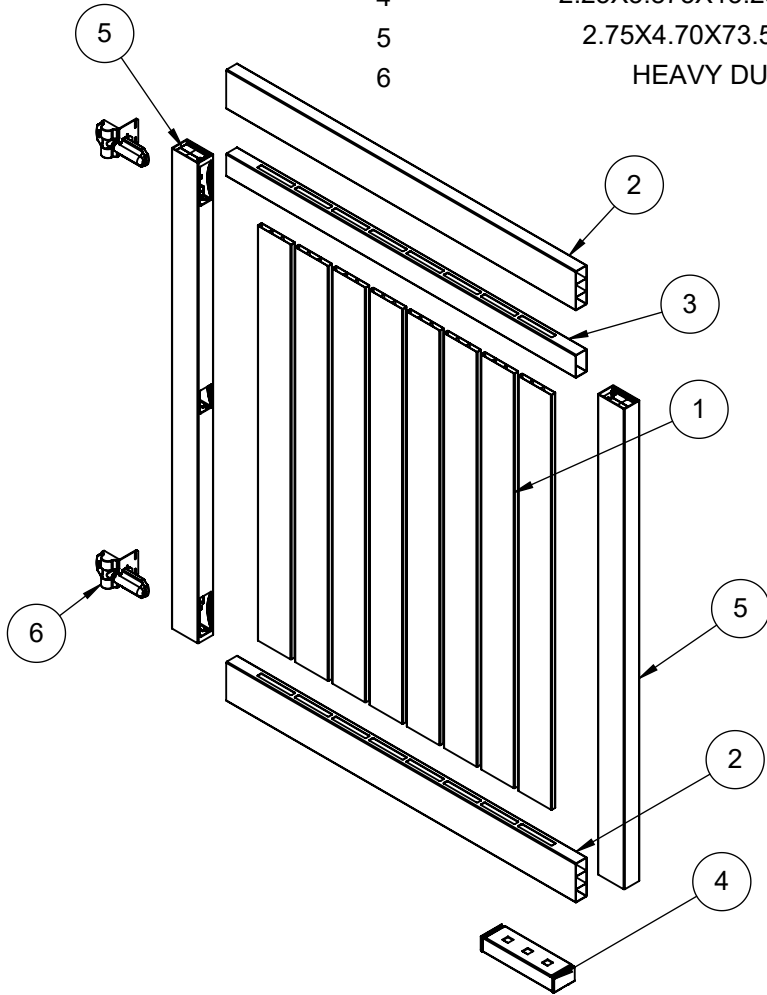

ITEM NO.	DESCRIPTION	QTY
1	.75X5.94X63.5 EXTR BOARD	8
2	2X6X61.75 SGL RTE .75X6X8 WHITE	2
3	2X3.5X61.75 DBL RTE .75X6X8 WHITE	1
4	2.25X3.875X13.25 PRIV GATE HWBOX-WHITE	1
5	2.75X4.70X73.5 2X6X2 W/ CNT RTE W/UPI	2
6	HEAVY DUTY HINGE PAIR BLACK	1