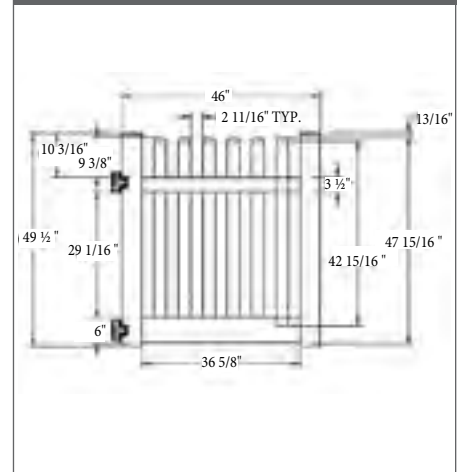

8 FOOT PICKET

4' H x 8' W • DOGEAR STRAIGHT PICKET

2" X 6" BOTTOM RAIL • 3" SQ. PICKETS

PANELS

WALK GATE

DRIVE GATE

2" x 6" Rail

2" x 3 1/2" Rail

7/8" x 3" Picket