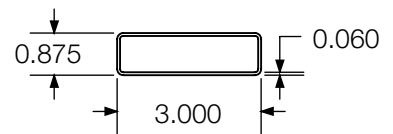

7/8" x 3" Picket