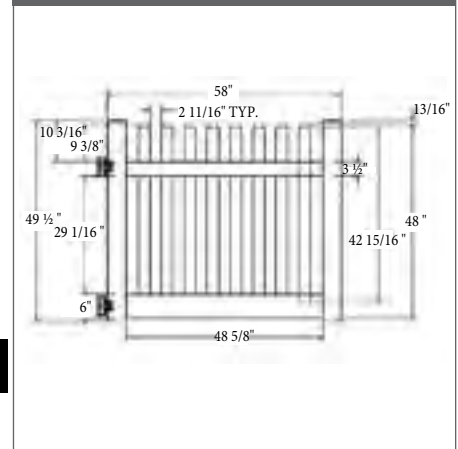

8 FOOT PICKET

4' H x 8' W • DOGEAR STRAIGHT PICKET

2" X 6" BOTTOM RAIL • 3" SQ. PICKETS

PANELS

WALK GATE

DRIVE GATE

2" x 6" Rail

2" x 3 1/2" Rail

7/8" x 3" Picket