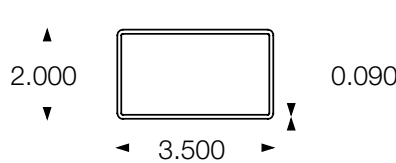

2" x 3 1/2" Rail