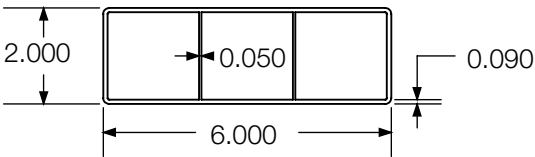

8 FOOT PICKET

4' H x 8' W • DOGEAR STRAIGHT PICKET

2" X 6" BOTTOM RAIL • 3" SQ. PICKETS

PANELS

WALK GATE

DRIVE GATE

2" x 6" Rail

2" x 3 1/2" Rail

7/8" x 3" Picket