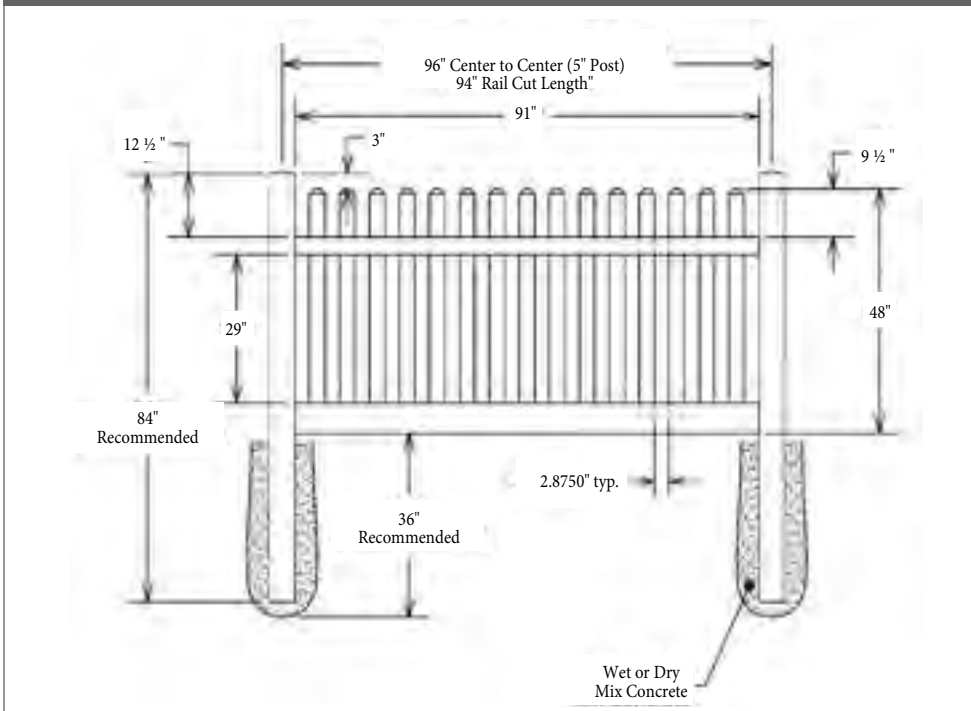

8 FOOT PICKET

4' H x 8' W • DOGEAR STRAIGHT PICKET

2" X 6" BOTTOM RAIL • 3" SQ. PICKETS

PANELS