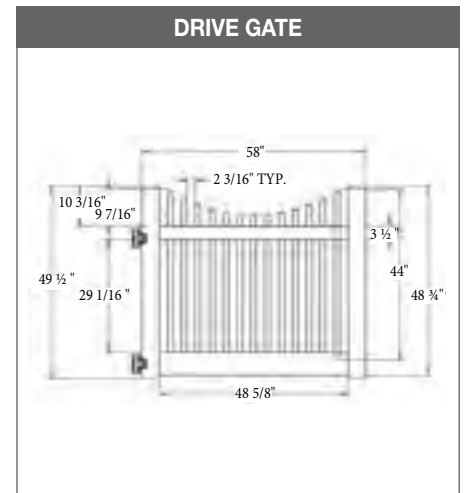

4' H x 8' W • CLASSIC STRAIGHT PICKET

2" X 6" BOTTOM RAIL • 1½" SQ. PICKETS

8 FOOT PICKET

2" x 6" Rail

2" x 3½" Rail

1½" x 1½" Picket

4' H x 8' W • CLASSIC SCALLOP PICKET

2" X 6" BOTTOM RAIL • 1½" SQ. PICKETS

8 FOOT PICKET

2" x 6" Rail

2" x 3½" Rail

1½" x 1½" Picket