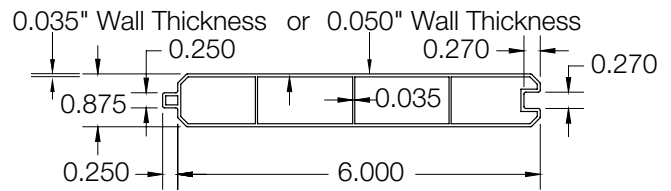

**SOLID
PRIVACY**

6' H x 8' W • 1 3/4" X 5 1/2" RAIL
(70" HIGH)

** Must use cross brace on gates when installing around a pool.*

1 3/4" x 5 1/2" Rail

7/8" x 6" Board

**SOLID
PRIVACY**

6' H x 6' W • 1 3/4" X 5 1/2" RAIL
(70" HIGH)

** Must use cross brace on gates when installing around a pool.*

1 3/4" x 5 1/2" Rail

7/8" x 6" Board