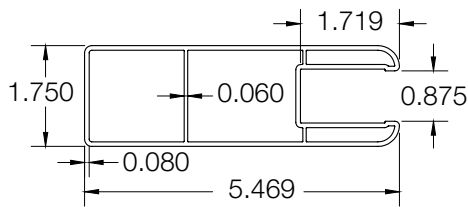

**SOLID
PRIVACY**

6' H x 8' W • 1 3/4" X 5 1/2" RAIL
(70" HIGH)

** Must use cross brace on gates when installing around a pool.*

1 3/4" x 5 1/2" Rail

7/8" x 6" Board

**SOLID
PRIVACY**

6' H x 6' W • 1 3/4" X 5 1/2" RAIL
(70" HIGH)

** Must use cross brace on gates when installing around a pool.*

1 3/4" x 5 1/2" Rail

7/8" x 6" Board