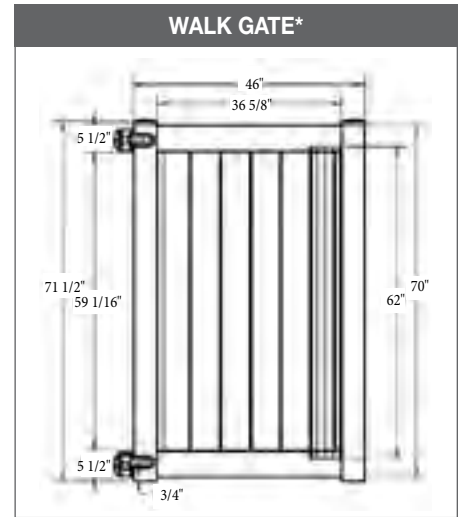

**SOLID
PRIVACY**

6' H x 8' W • 1 3/4" X 5 1/2" RAIL
(70" HIGH)

** Must use cross brace on gates when installing around a pool.*

1 3/4" x 5 1/2" Rail

7/8" x 6" Board

**SOLID
PRIVACY**

6' H x 6' W • 1 3/4" X 5 1/2" RAIL
(70" HIGH)

** Must use cross brace on gates when installing around a pool.*

1 3/4" x 5 1/2" Rail

7/8" x 6" Board