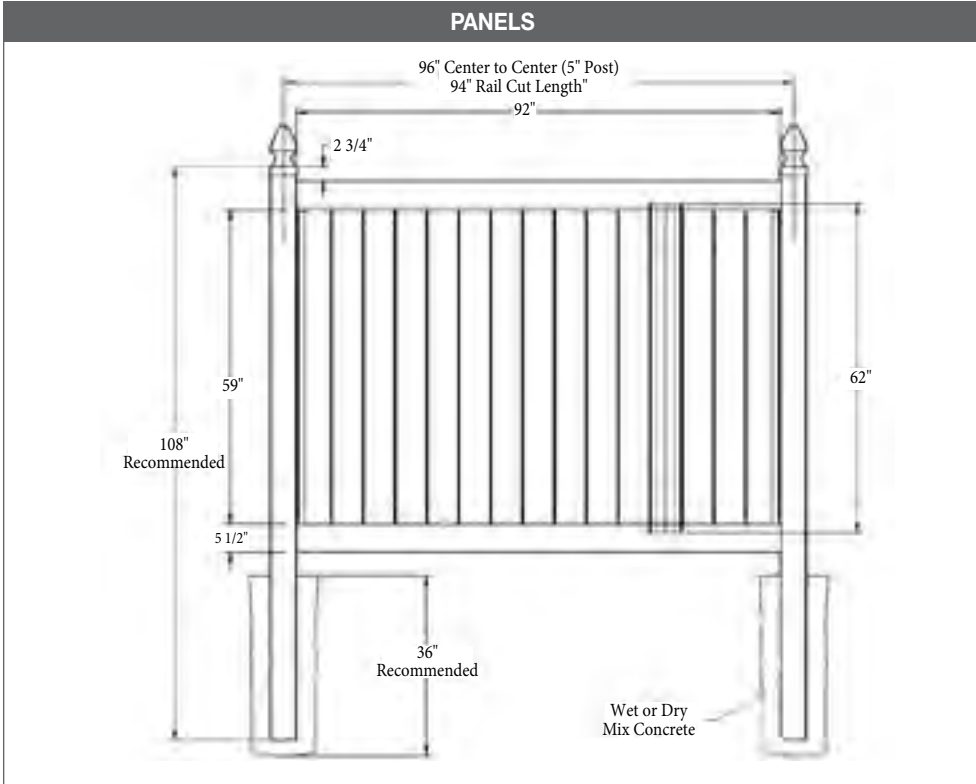

**SOLID
PRIVACY**

6' H x 8' W • 1 3/4" X 5 1/2" RAIL
(70" HIGH)

** Must use cross brace on gates when installing around a pool.*

1 3/4" x 5 1/2" Rail

7/8" x 6" Board

**SOLID
PRIVACY**

6' H x 6' W • 1 3/4" X 5 1/2" RAIL
(70" HIGH)

** Must use cross brace on gates when installing around a pool.*

1 3/4" x 5 1/2" Rail

7/8" x 6" Board