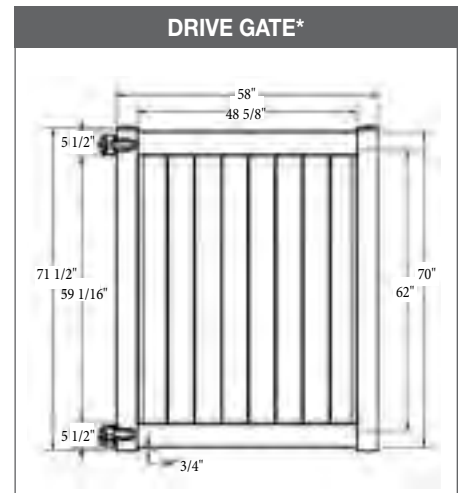

**SOLID
PRIVACY**

6' H x 8' W • 1 3/4" X 5 1/2" RAIL
(70" HIGH)

** Must use cross brace on gates when installing around a pool.*

1 3/4" x 5 1/2" Rail

7/8" x 6" Board

**SOLID
PRIVACY**

6' H x 6' W • 1 3/4" X 5 1/2" RAIL
(70" HIGH)

** Must use cross brace on gates when installing around a pool.*

1 3/4" x 5 1/2" Rail

7/8" x 6" Board