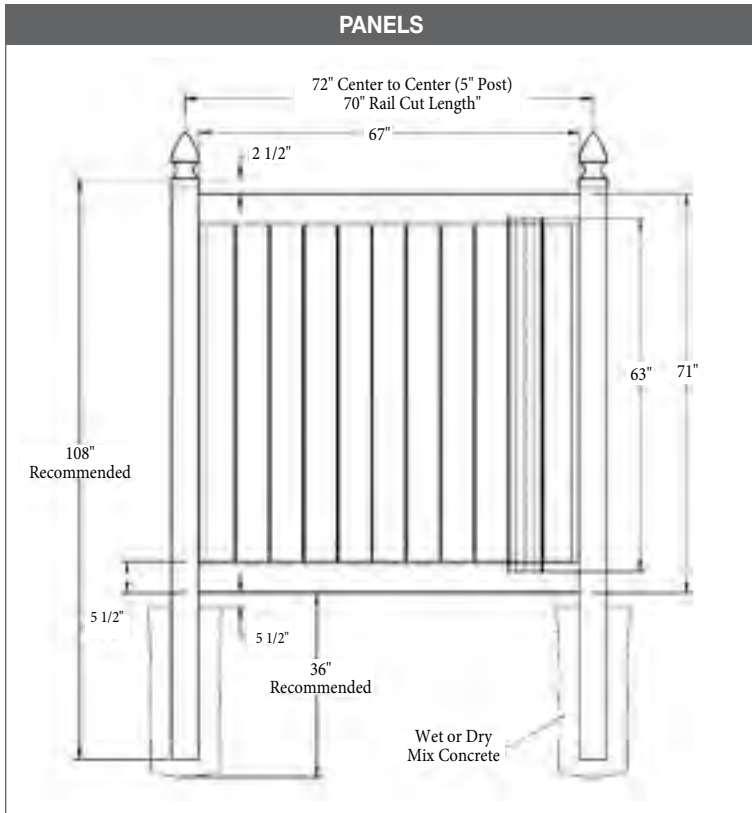

**SOLID
PRIVACY**

6' H x 8' W • 1 3/4" X 5 1/2" RAIL
(70" HIGH)

** Must use cross brace on gates when installing around a pool.*

1 3/4" x 5 1/2" Rail

7/8" x 6" Board

**SOLID
PRIVACY**

6' H x 6' W • 1 3/4" X 5 1/2" RAIL
(70" HIGH)

** Must use cross brace on gates when installing around a pool.*

1 3/4" x 5 1/2" Rail

7/8" x 6" Board