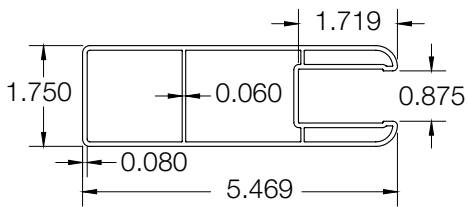

**SOLID
PRIVACY**

6' H x 8' W • 1 3/4" X 5 1/2" RAIL
(70" HIGH)

** Must use cross brace on gates when installing around a pool.*

1 3/4" x 5 1/2" Rail

7/8" x 6" Board

**SOLID
PRIVACY**

6' H x 6' W • 1 3/4" X 5 1/2" RAIL
(70" HIGH)

** Must use cross brace on gates when installing around a pool.*

1 3/4" x 5 1/2" Rail

7/8" x 6" Board