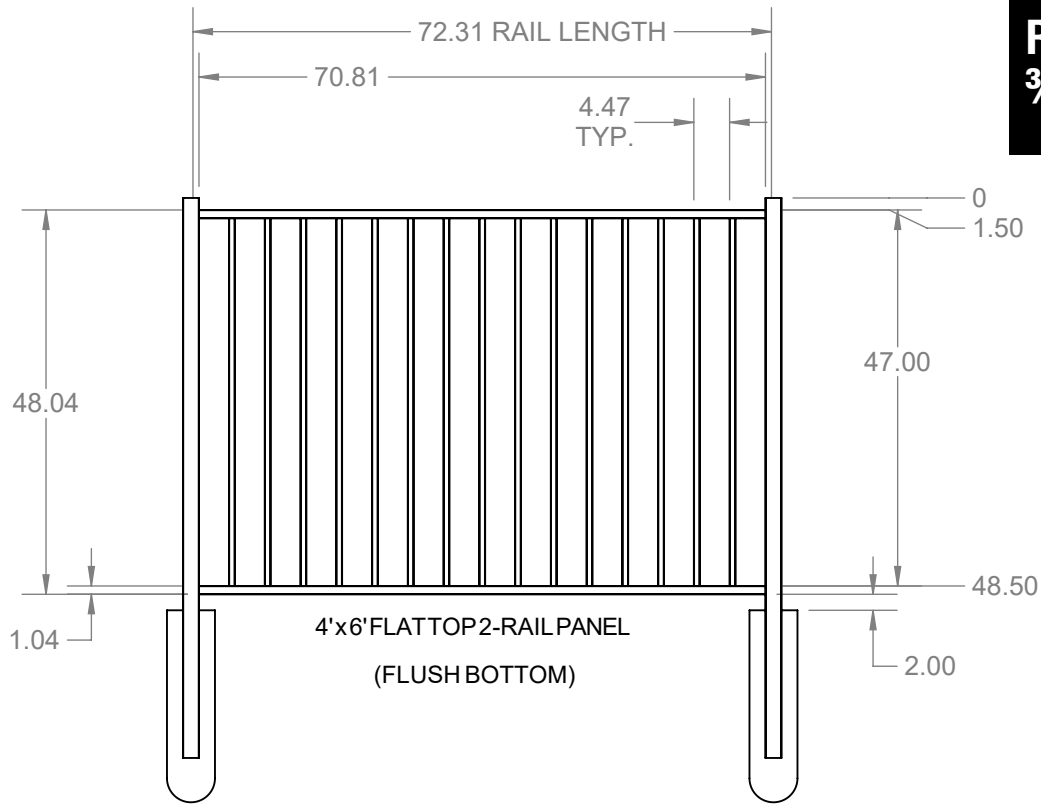

**RESIDENTIAL
3/4" PICKET**

**4' H x 6' W • FLAT TOP 2-RAIL
(FLUSH BOTTOM)**

1" RAIL • 2" POSTS

4'x48" ARCHED WALK GATE

1.50

49.50

1.00

4'x60" STRAIGHT WALK GATE