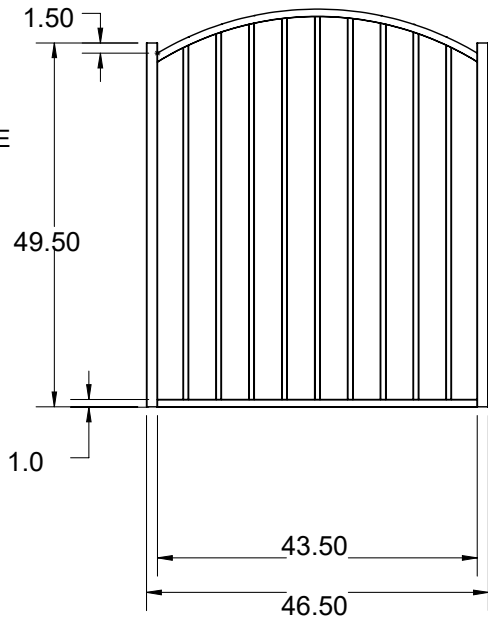

**RESIDENTIAL
3/4" PICKET**

**4' H x 6' W • FLAT TOP 2-RAIL
(FLUSH BOTTOM)**

1" RAIL • 2" POSTS

4'x48" ARCHED WALK GATE

1.50

49.50

1.00

4'x60" STRAIGHT WALK GATE